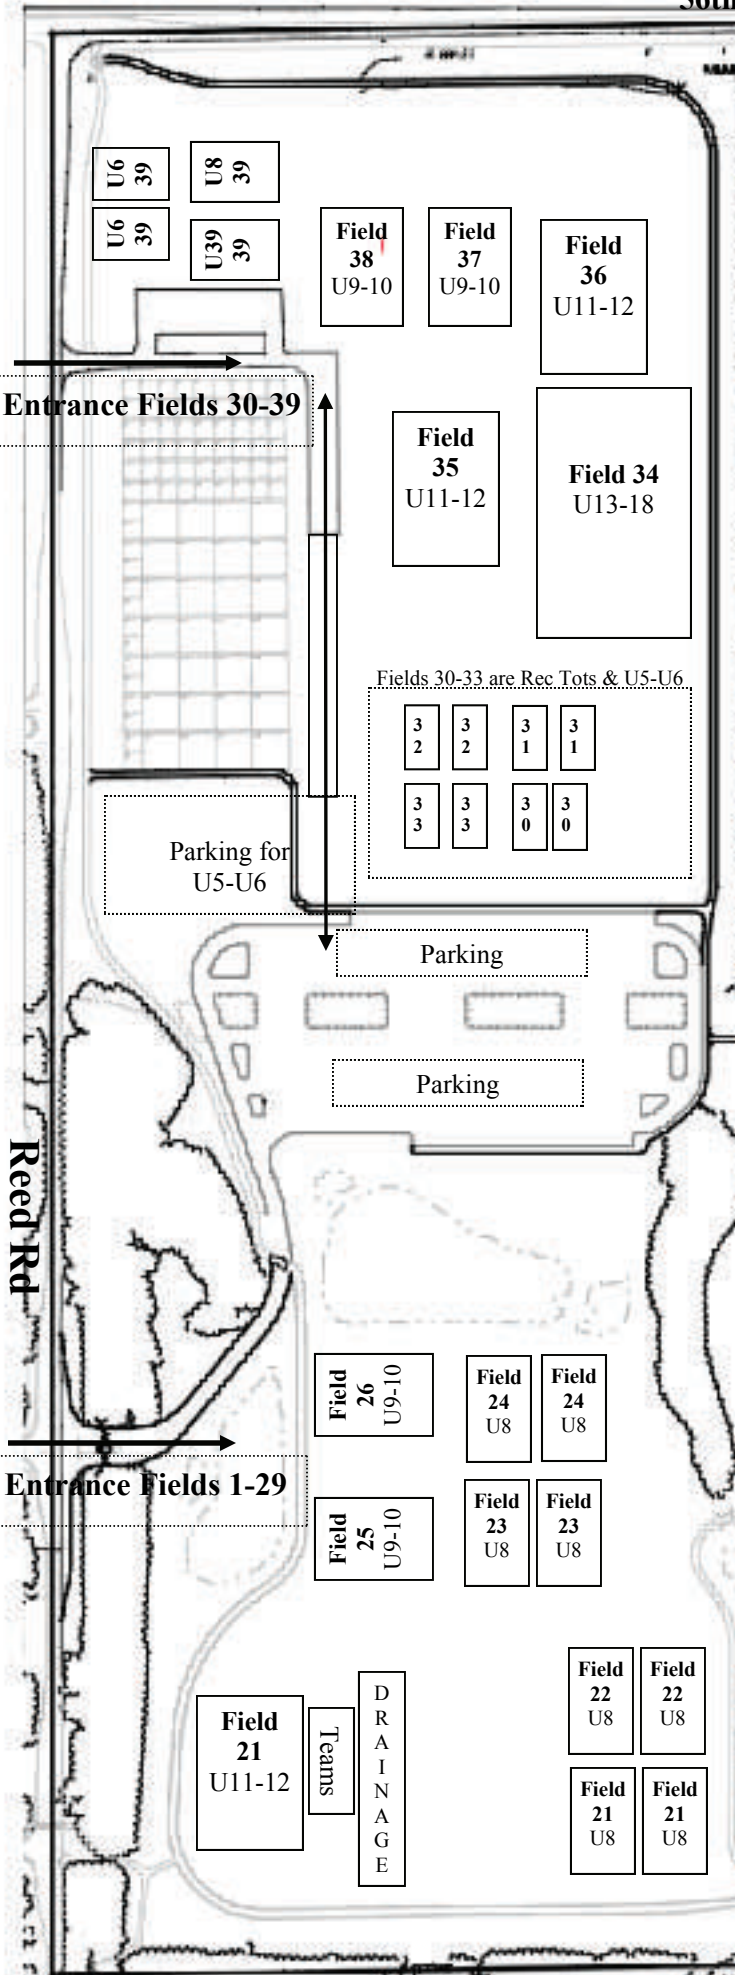

MARY & JOHN GEISSE SOCCER COMPLEX

Eagle Creek Park

Home of Pike Youth Soccer Club & Indy Burn

5425 Reed Rd, 4/10 mile South of W. 56th St.
Indianapolis, IN 46254 Revised 9/5/10

Fields 30-39 use North Entrance
Fields 1-29 use South Entrance

No smoking, dogs or alcohol allowed on fields.

Please no parking or vehicle turning around in Colts parking lot.

- U13-U14 110x70 (330x210)
- U11-U12 75x55 (225x165)
- U9-U10 50x40 (150x120)
- U8 40x30 (120x90)
- U6 30x20 (90x60)

Entrance Fields 30-39

Entrance Fields 1-29

Reed Rd

Fields 30-33 are Rec Tots & U5-U6

3	3	3	3
2	2	1	1
3	3	3	3
3	3	0	0

Parking

Parking

Field 26
U9-10

Field 22
U8

Field 21
U8

Field 21
U8

Field 13
U9-10

Teams

Field 12
U9-10

Field 11
U11-12

Teams